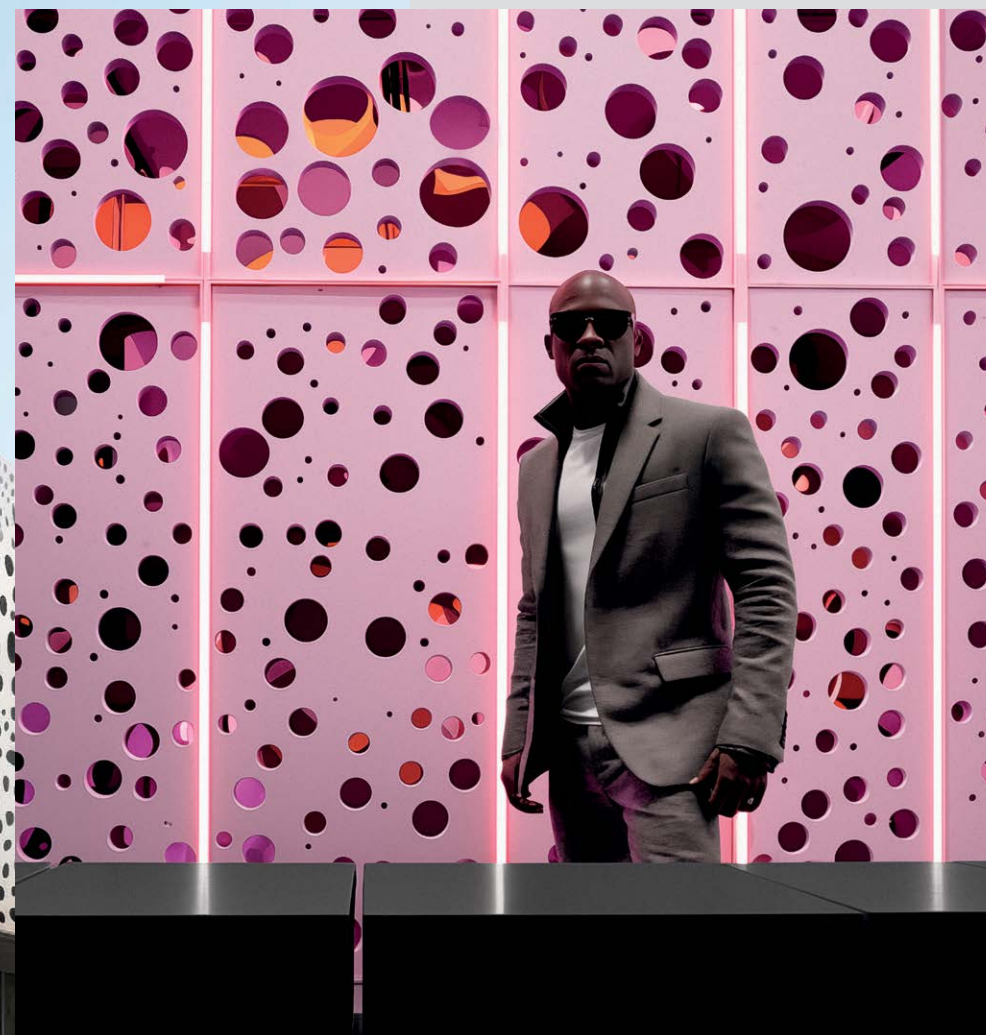

FAC ADES

The ultimate exterior canvas to shape contemporary buildings. Europa ELEMENT sheets provide a versatile and innovative approach that merges functionality with aesthetic expression. Their design flexibility and durability allows for a wide spectrum of creative possibilities, from sleek, minimalist exteriors to intricate, geometric compositions.

Serving also as effective weather barriers, they offer protection against the elements while enabling thermal performance optimisation. Their lightness affords ease of installation and structural adaptability.